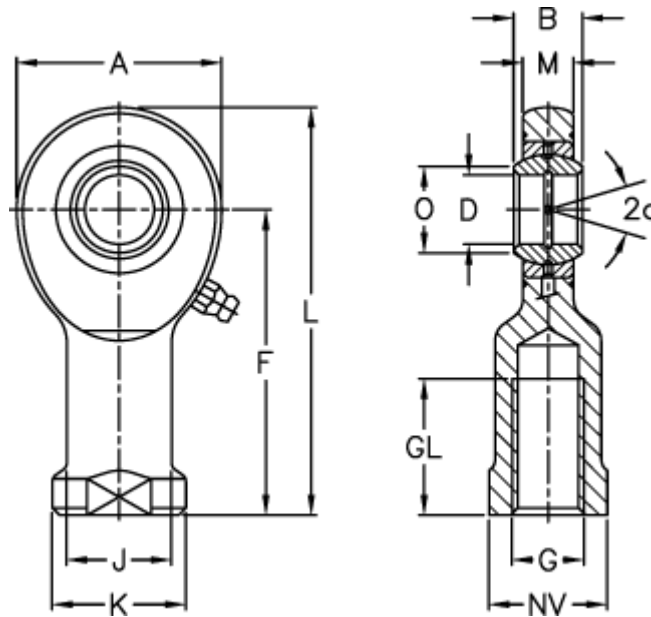

Data Sheet

Article number: 03460080
Description: Fluro Rod end EI 80
Note: 80

Measures

A	= 180	J	= 95
a (degrees)	= 6	K	= 110
B	= 55	L	= 320
D	= 80	M	= 47
Dynamic drive (kN)	= 400	NV	= 100
F	= 230	O	= 89.4
g	= M64x4	Static drive kN	= 752
GL	= 85	Weight	= 12000